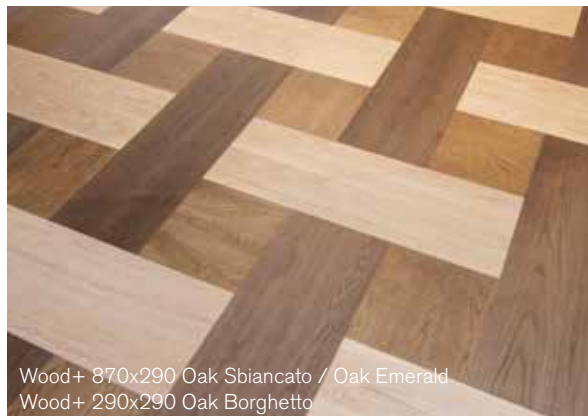

Trencadis A. Walnut Sbiancato

Braid Oak Ash / Oak Lava Dark

Palace Potala Oak Natural / A. Walnut Natural

Dados Oak Natural

Hexagon 290x251 Multi-color

Looping 8 Oak Four Seasons

Wood+ 870x290 Oak Sbiancato / Oak Emerald
Wood+ 290x290 Oak Borghetto

Wood+ 580x290 Oak Black Pearl.Shine
Wood+ 290x290 Oak Extra White / Oak Emerald
Trapezium Oak Extra White / Oak Limestone / Oak Emerald

PURE INNOVATION

STP

Wood+ Flooring Industries

Central Offices & Factory Plant.